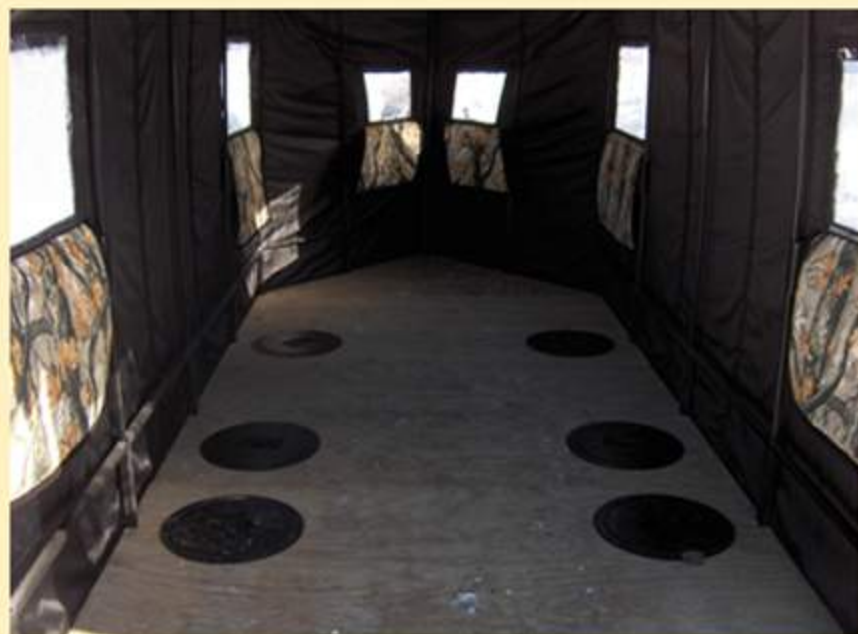

Shoot through camouflage screens.

Overhead shoot through openings/skylights are available.

Four ice fishing holes installed on standard model, additional available.

Spear fishing opening also available.

Only 70 lbs. of tongue weight, pull it easily with your Wilcraft or other ATV!

Canvas By The Stitch

Custom Design - Superior Craftsmanship

Pull Fully Enclosed!

Take it down the highway, into the woods, on the ice or out into the open field. The strong and insulated three layer enclosure keeps you and you load protected.

No set-up time, pull it out and drop it down.

Full rear opening door, load and unload in minutes. Haul up to 2600 lbs.

Easy drop axel frame, no need for ramps.

USE ALL YEAR ROUND